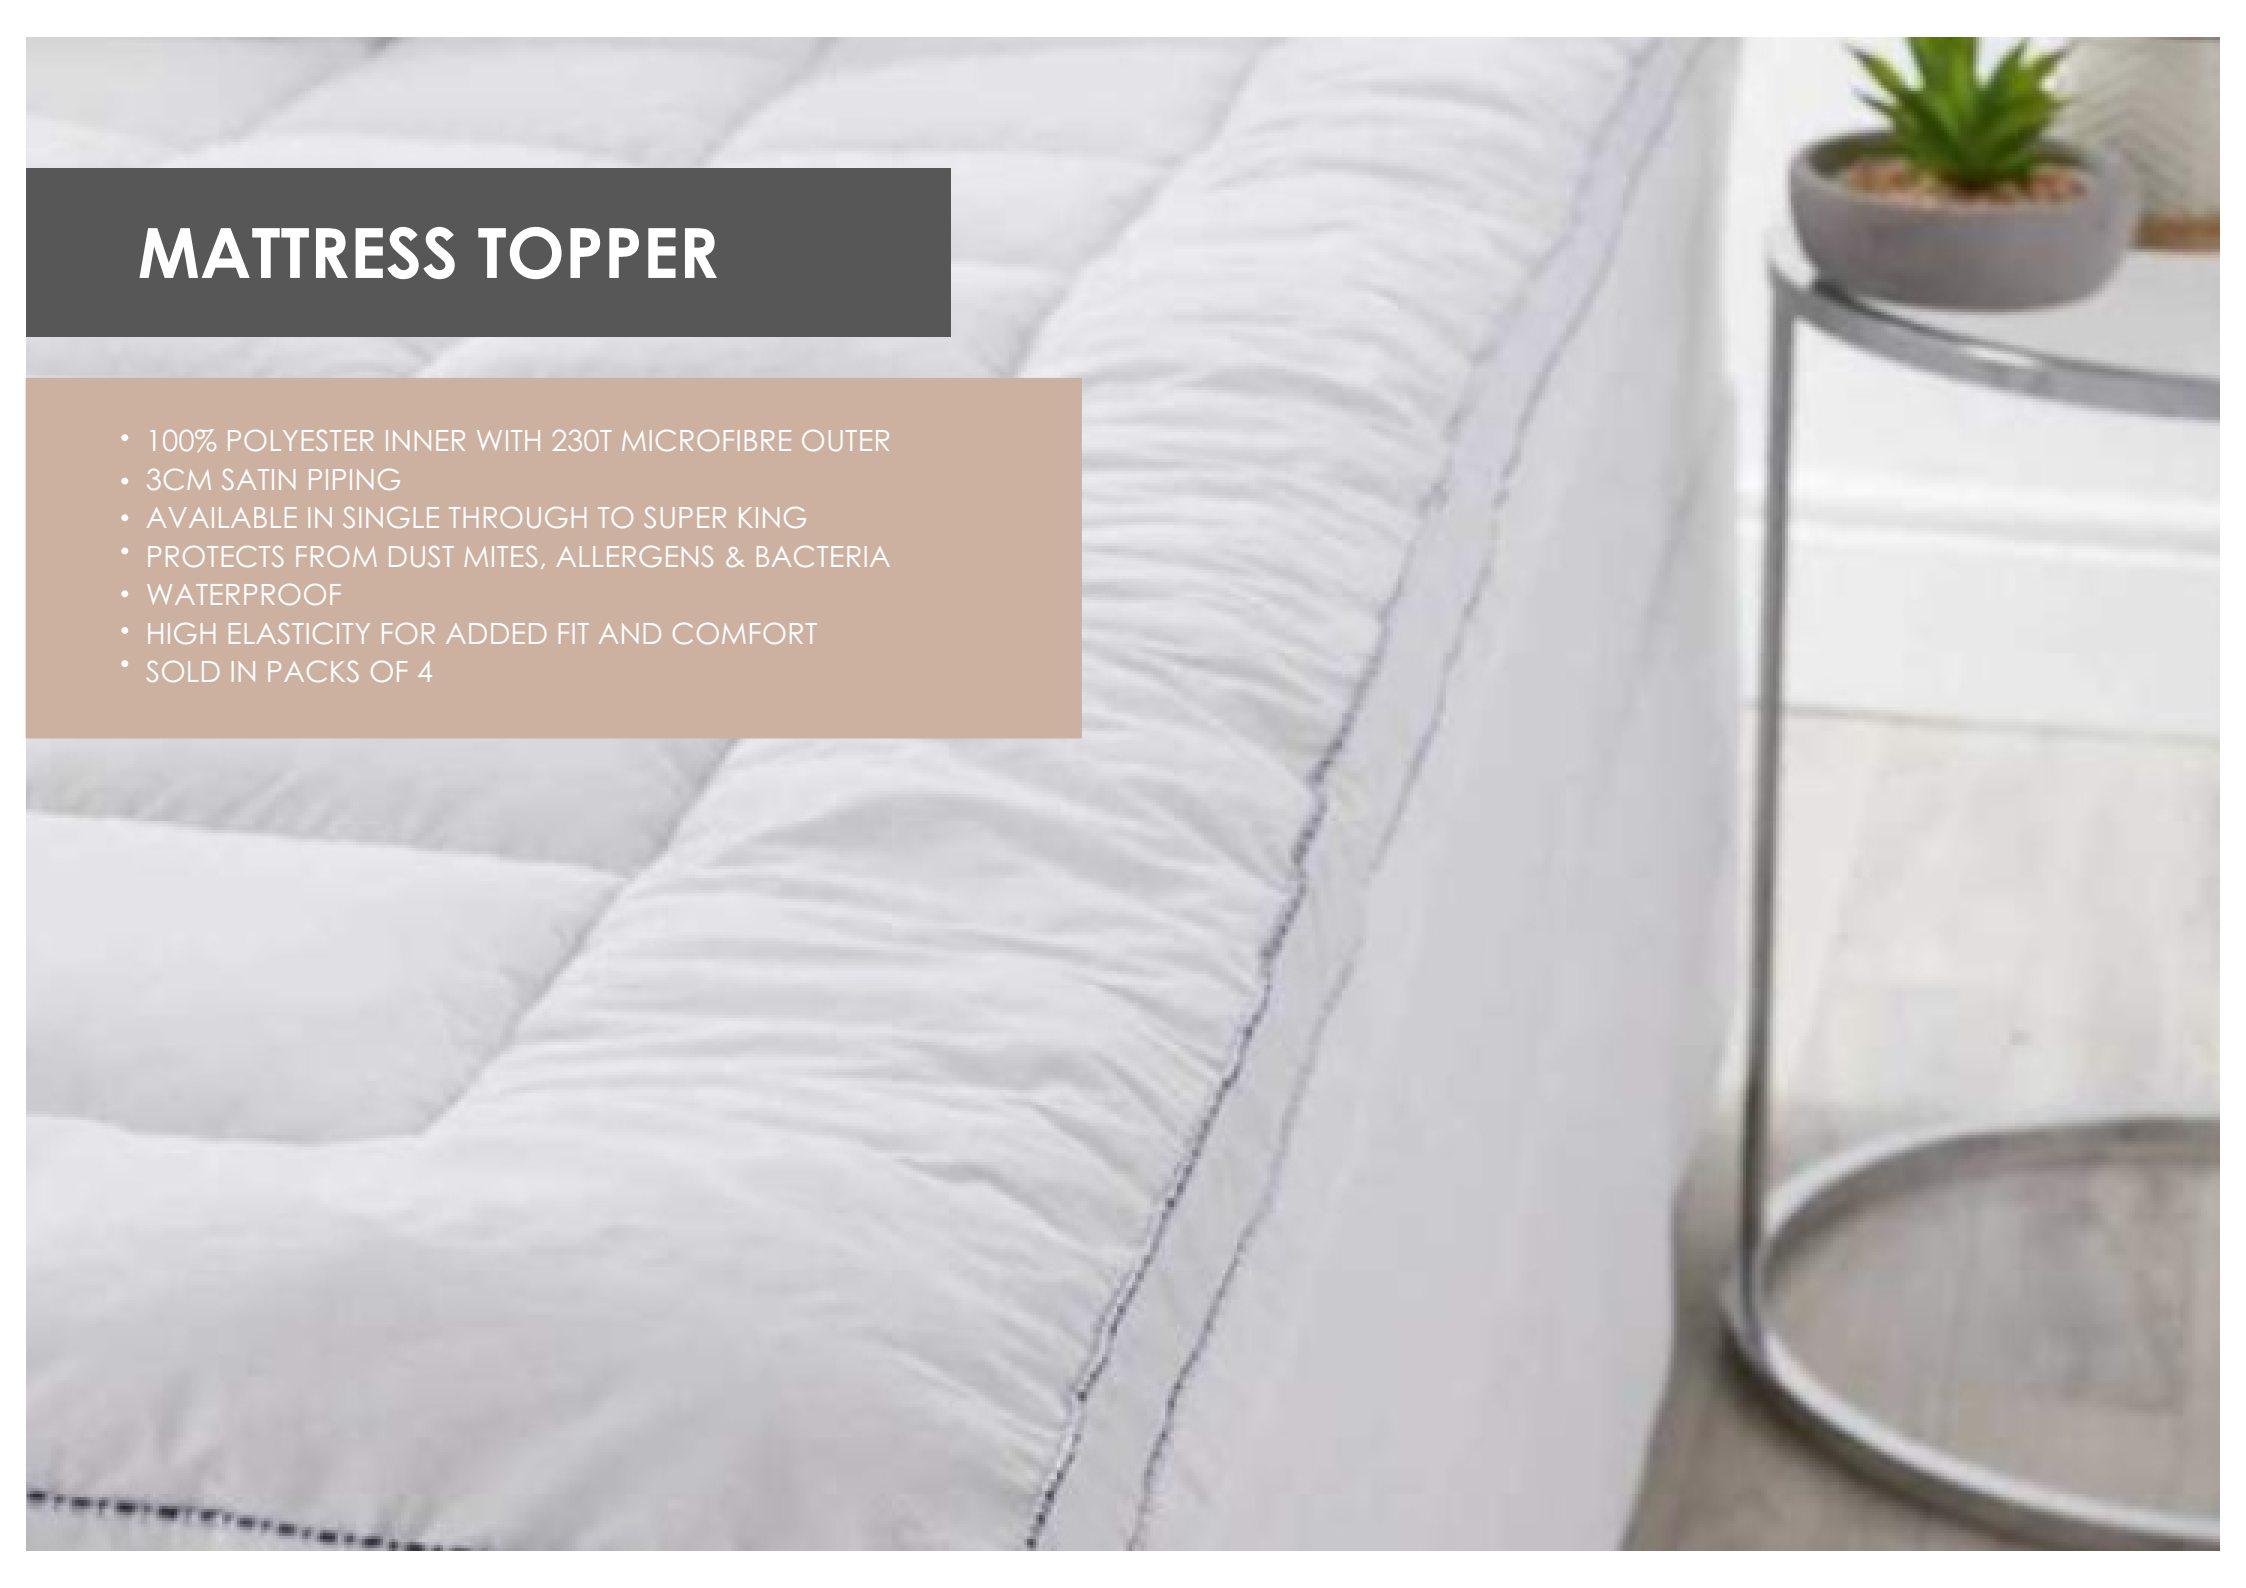

NAVY

MATTRESS TOPPER

- 100% POLYESTER INNER WITH 230T MICROFIBRE OUTER
- 3CM SATIN PIPING
- AVAILABLE IN SINGLE THROUGH TO SUPER KING
- PROTECTS FROM DUST MITES, ALLERGENS & BACTERIA
- WATERPROOF
- HIGH ELASTICITY FOR ADDED FIT AND COMFORT
- SOLD IN PACKS OF 4